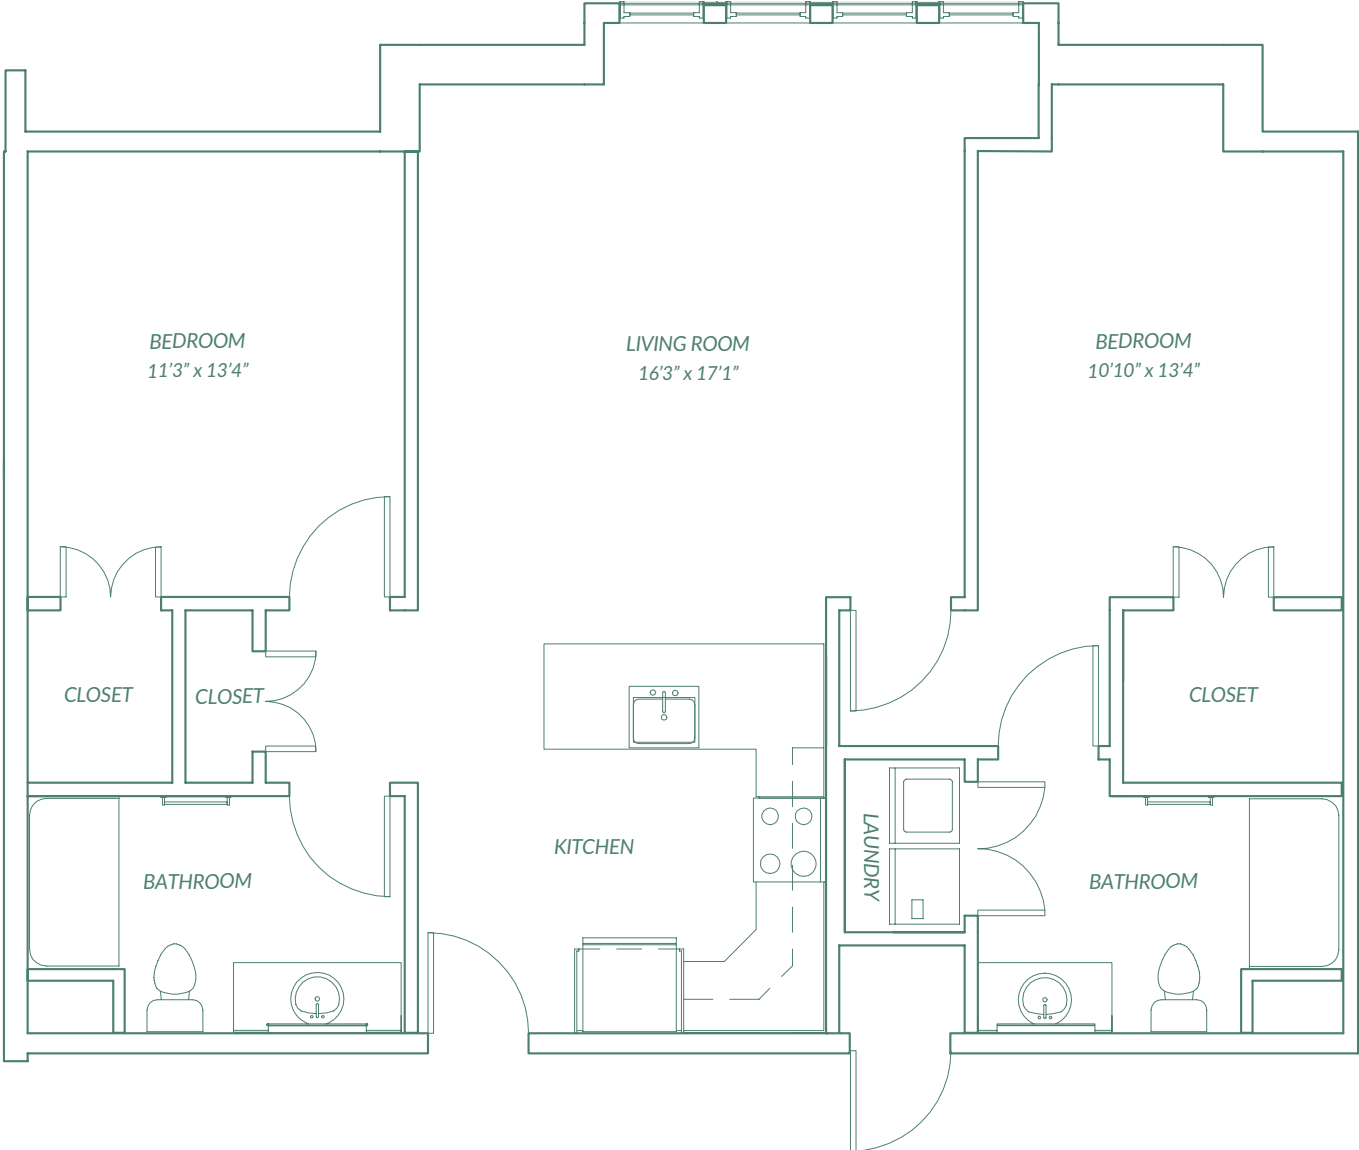

THE BRUNSWICK

2 bedrooms · 2 baths · 1,106 - 1,107 square feet

THE BRUNSWICK II

2 bedrooms · 2 baths · 1,025 - 1,113 square feet

THE BRUNSWICK III

2 bedrooms · 2 baths · 1,072 - 1,113 square feet

THE BRUNSWICK IV

2 bedrooms · 2 baths · 1,216 – 1,247 square feet

THE BRUNSWICK V

2 bedrooms · 2 baths · 1,253 - 1,286 square feet