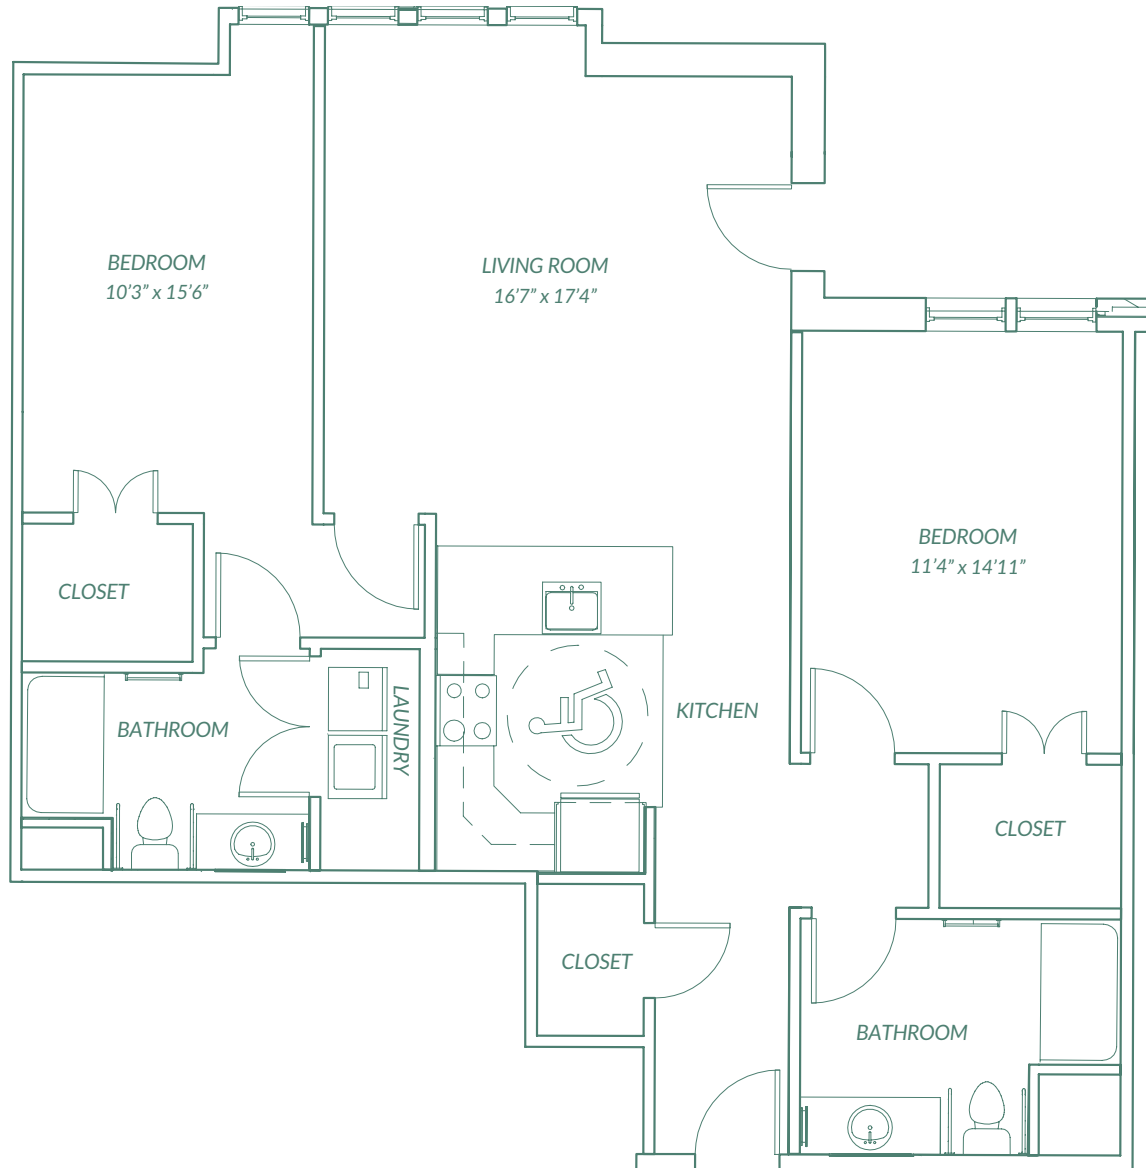

THE BRUNSWICK

2 bedrooms · 2 baths · 1,106 - 1,107 square feet

THE BRUNSWICK II

2 bedrooms · 2 baths · 1,025 - 1,113 square feet

THE BRUNSWICK III

2 bedrooms · 2 baths · 1,072 - 1,113 square feet

THE BRUNSWICK IV

2 bedrooms · 2 baths · 1,216 – 1,247 square feet

THE BRUNSWICK V

2 bedrooms · 2 baths · 1,253 - 1,286 square feet