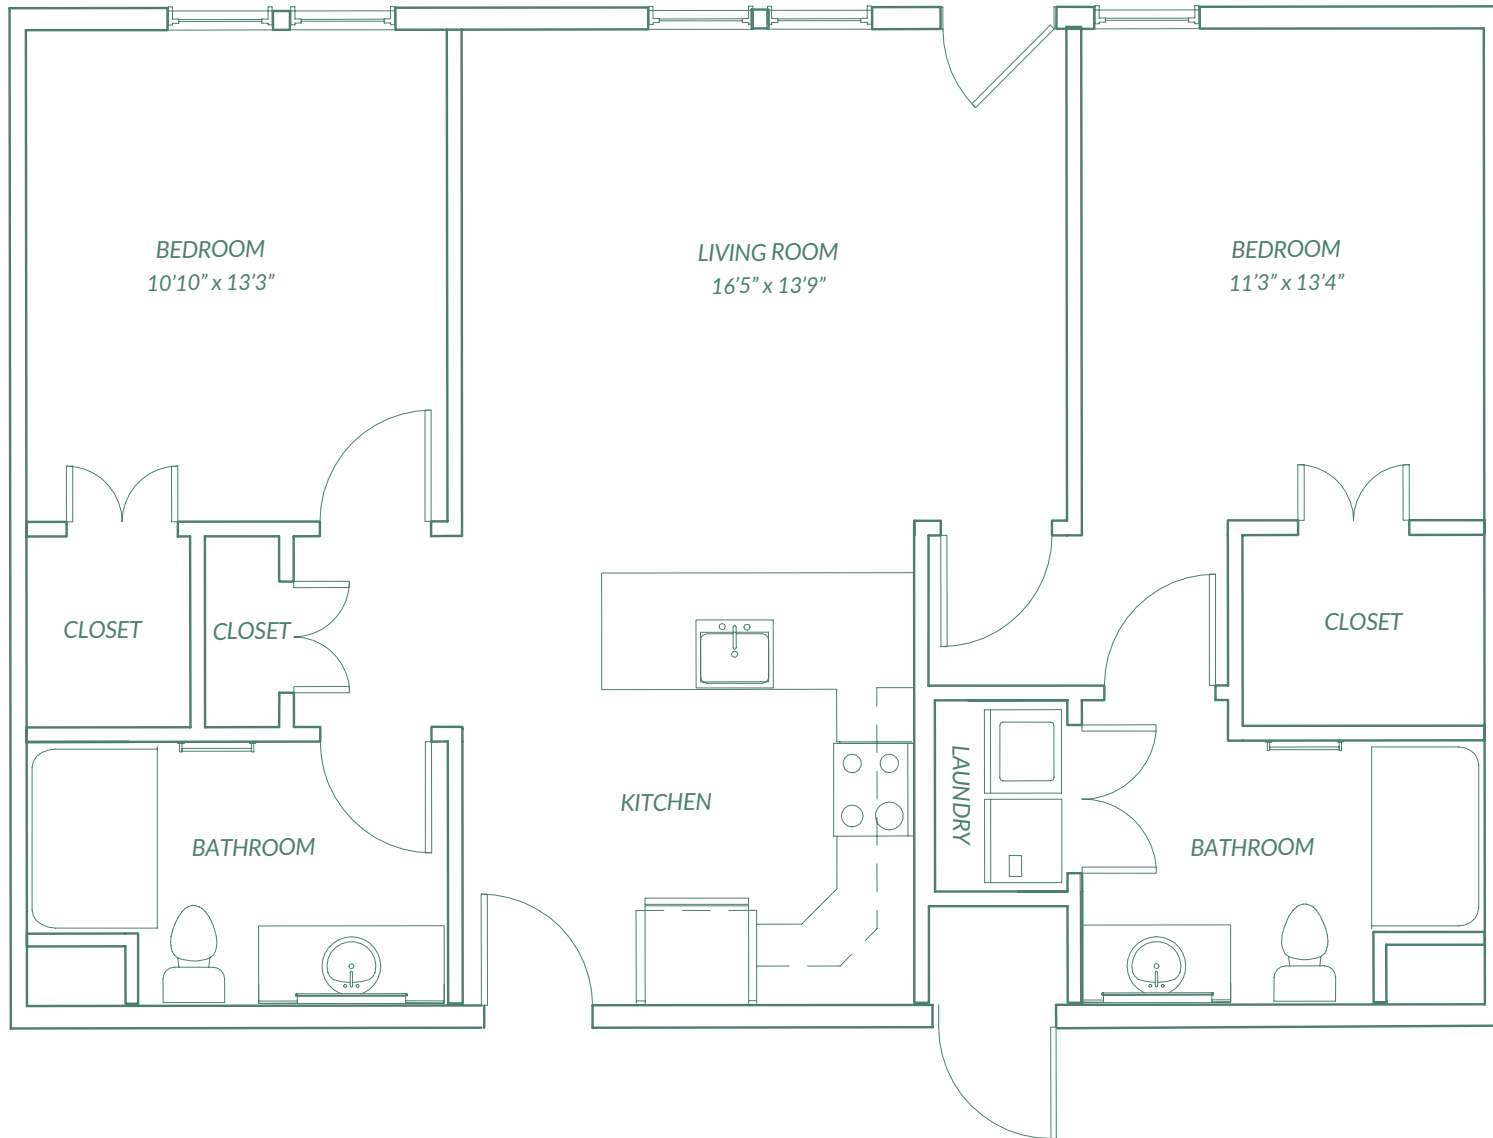

THE BRUNSWICK

2 bedrooms · 2 baths · 1,106 - 1,107 square feet

THE BRUNSWICK II

2 bedrooms · 2 baths · 1,025 - 1,113 square feet

THE BRUNSWICK III

2 bedrooms · 2 baths · 1,072 - 1,113 square feet

THE BRUNSWICK IV

2 bedrooms · 2 baths · 1,216 – 1,247 square feet

THE BRUNSWICK V

2 bedrooms · 2 baths · 1,253 - 1,286 square feet